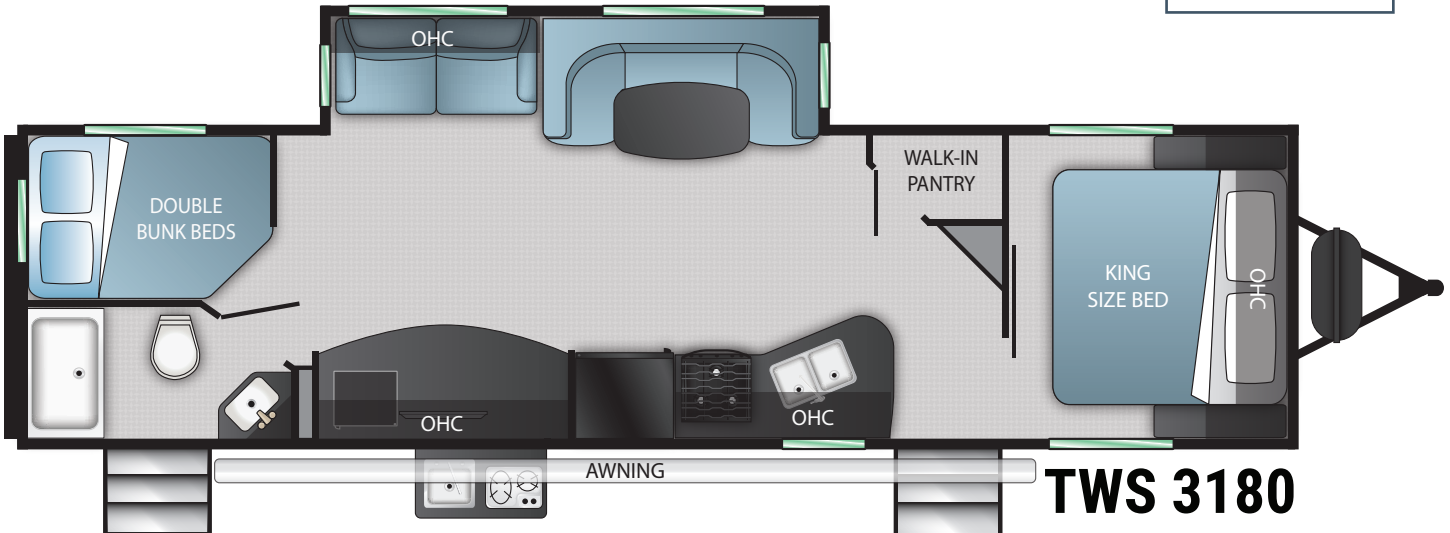

TWILIGHT™

SIGNATURE

TOP FEATURES

TWILIGHT SERENITY SUITE

- 72X80 King Size Bed
- True Serta Comfort Mattress
- Dual Nightstands With 110 Power
- Black-Out Roller Shades For Ultimate Privacy
- Adjustable Reading Lights With USB Charging Ports

TWILIGHT ELITE COMFORT

- Dream Dinette Tech System
- Residential Tri-Fold Sofa
- Porcelain Toilet
- 40 LED TV
- Bluetooth Stereo System

TWILIGHT 3180

GVWR	10,066
Dry Weight	7,492
Hitch Weight	1,266
Dimensions*	8'0" W x 11'2" H x 35'11" L
Sleeping Capacity	10
Axles	2
Fresh Tank	44 Gal
Gray Tank	57 Gal
Black Tank	60 Gal
Water Heater	6 Gal
Furnace	30,000 BTU
Air Conditioner	15,000 BTU
Number of Slides	1
Slide Room Height	5'7"
Awning Length	20'
Cook Top	3 Burner
Traditional Oven	YES
Bed Dimensions	72x80 KING

The 3180 is the perfect floorplan for the couple on the go. A king-size bed, multiple bunks, full bath, outdoor grill, and spacious dining area provide just the right space for the family and friends.