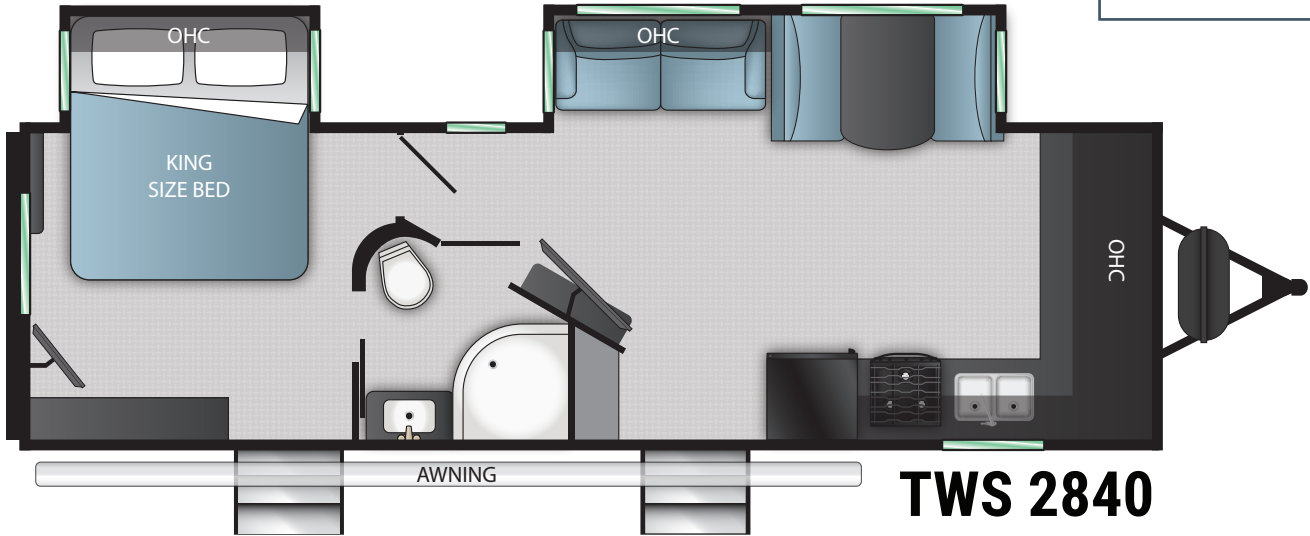

TWILIGHT

SIGNATURE

TOP
FEATURES

TWILIGHT SERENITY SUITE

- 72X80 King Size Bed
- True Serta Comfort Mattress
- Dual Nightstands With 110 Power
- Black-Out Roller Shades For Ultimate Privacy
- Adjustable Reading Lights With USB Charging Ports

TWILIGHT ELITE COMFORT

- Dream Dinette Tech System
- Residential Tri-Fold Sofa
- Porcelain Toilet
- 40 LED TV
- Bluetooth Stereo System

TWILIGHT 2840

GVWR	TBD
Dry Weight	TBD
Hitch Weight	TBD
Dimensions*	8'1" W x 11'2"H x 32'4" L
Sleeping Capacity	10
Axles	2
Fresh Tank	44 Gal
Gray Tank	87 Gal
Black Tank	30 Gal
Water Heater	6 Gal
Furnace	30,000 BTU
Air Conditioner	15,000 BTU
Number of Slides	2
Slide Room Height	5'7"
Awning Length	20'
Cook Top	3 Burner
Traditional Oven	YES
Bed Dimensions	72x80 KING

*Overall length defined as tow point (ball coupler for travel trailers / king pin for fifth wheel trailers) to rear bumper. It does not include rear ladder or spare tire. Optional pin boxes will affect overall length. Information provided is accurate as of date of publication and is subject to update & change. Please confirm with your local dealership for up to date information.