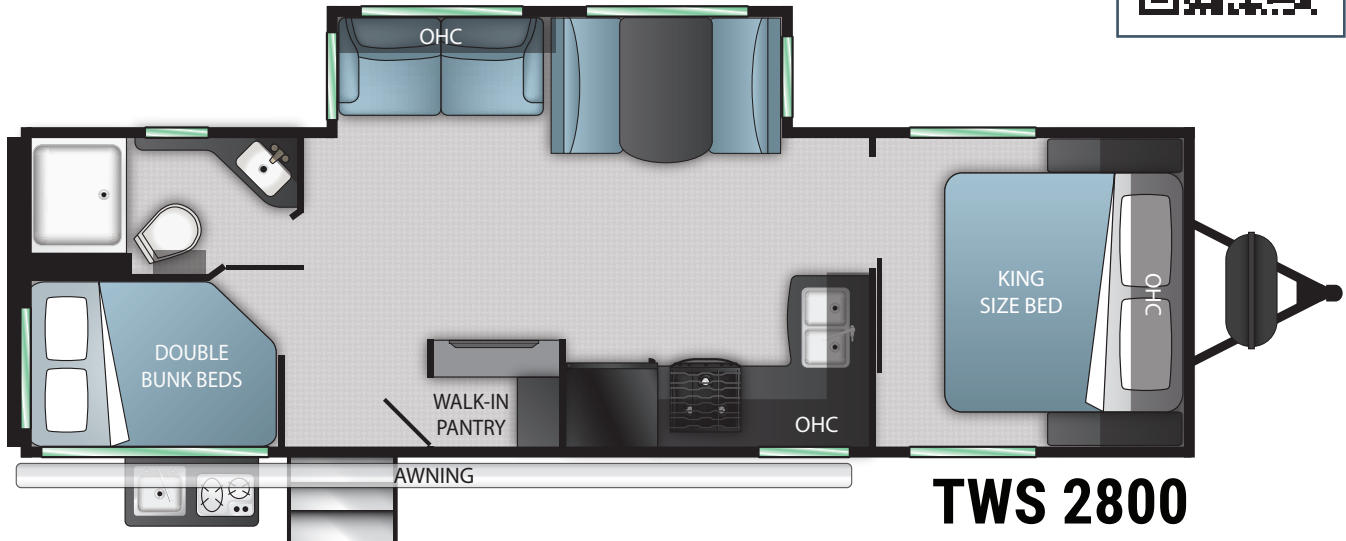

TWILIGHT

SIGNATURE

TOP FEATURES

TWILIGHT SERENITY SUITE

- 72X80 King Size Bed
- True Serta Comfort Mattress
- Dual Nightstands With 110 Power
- Black-Out Roller Shades For Ultimate Privacy
- Adjustable Reading Lights With USB Charging Ports

TWILIGHT ELITE COMFORT

- Dream Dinette Tech System
- Residential Tri-Fold Sofa
- Porcelain Toilet
- 40 LED TV
- Bluetooth Stereo System

Need a bunkhouse that sleeps 10? The TWS 2800 has the perfect floor plan with the King Serenity Suite, a spacious bathroom, walk in pantry, hide-a-bed sofa, dream dinette, & 2 double beds with 8 USB charging locations. Not to forget the on the go" access to the bathroom, kitchen and refrigerator with the slide out in.

TWILIGHT 2800

GVWR	9,440
Dry Weight	6,546
Hitch Weight	772
Dimensions*	8'1" W x 11'2" H x 32'10" L
Sleeping Capacity	10
Axles	2
Fresh Tank	44 Gal
Gray Tank	87 Gal
Black Tank	30 Gal
Water Heater	6 Gal
Furnace	30,000 BTU
Air Conditioner	15,000 BTU
Number of Slides	1
Slide Room Height	5'7"
Awning Length	20'
Cook Top	3 Burner
Traditional Oven	YES
Bed Dimensions	72x80 KING