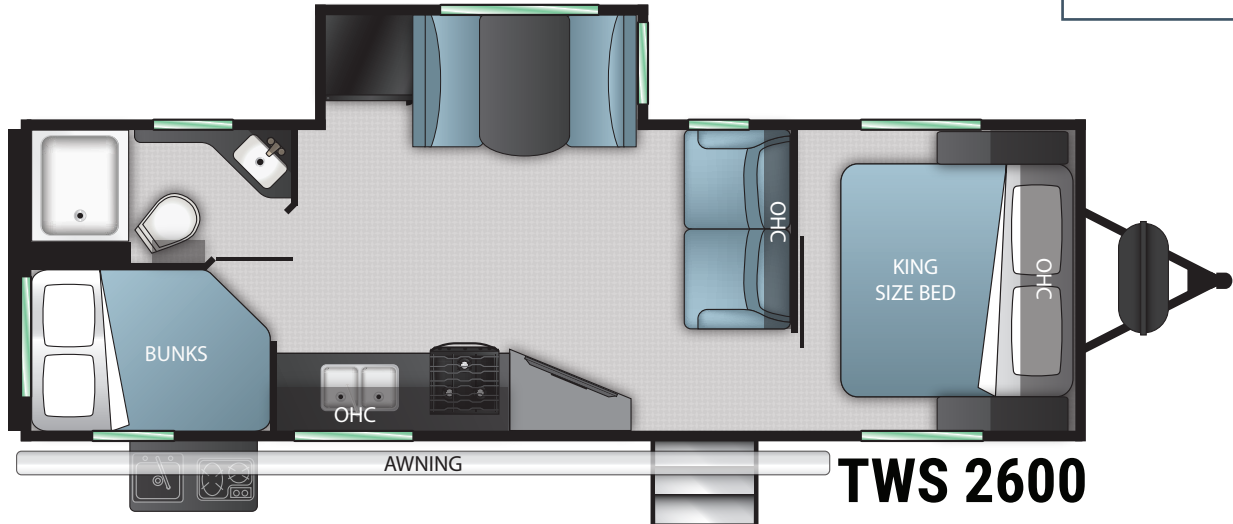

TWILIGHT

SIGNATURE

TOP FEATURES

TWILIGHT SERENITY SUITE

- 72X80 King Size Bed
- True Serta Comfort Mattress
- Dual Nightstands With 110 Power
- Black-Out Roller Shades For Ultimate Privacy
- Adjustable Reading Lights With USB Charging Ports

TWILIGHT ELITE COMFORT

- Dream Dinette Tech System
- Residential Tri-Fold Sofa
- Porcelain Toilet
- 40 LED TV
- Bluetooth Stereo System

This outstanding bunk model features the King Serenity Suite, hide-a-bed sofa, dream dinette & two double bunks with a combined 10 USB charging locations. this floorplan features a cozy entertainment area, with dual lounge seating area and our King Serenity Suite all under 30'. This unit has dual entry doors, both of which are covered by the large power awning, and with easy, on the go access to the bathroom and kitchen with the slide out in.

TWILIGHT 2600	
GVWR	TBD
Dry Weight	TBD
Hitch Weight	TBD
Dimensions*	8'1" W x 10'11" H x 30'11" L
Sleeping Capacity	10
Axles	2
Fresh Tank	44 Gal
Gray Tank	60 Gal
Black Tank	30 Gal
Water Heater	6 Gal
Furnace	30,000 BTU
Air Conditioner	15,000 BTU
Number of Slides	1
Slide Room Height	5'7"
Awning Length	20'
Cook Top	3 Burner
Traditional Oven	YES
Bed Dimensions	72x80 KING