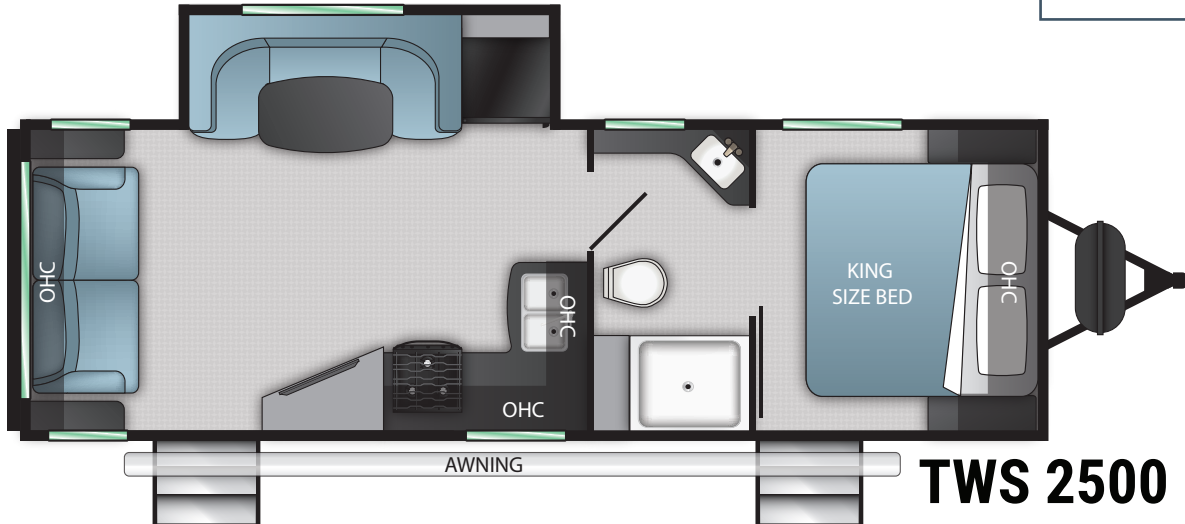

TWILIGHT

SIGNATURE

TWS 2500

TOP
FEATURES

TWILIGHT SERENITY SUITE

- 72X80 King Size Bed
- True Serta Comfort Mattress
- Dual Nightstands With 110 Power
- Black-Out Roller Shades For Ultimate Privacy
- Adjustable Reading Lights With USB Charging Ports

TWILIGHT ELITE COMFORT

- Dream Dinette Tech System
- Residential Tri-Fold Sofa
- Porcelain Toilet
- 40 LED TV
- Bluetooth Stereo System

TWILIGHT 2500	
GVWR	7,698
Dry Weight	5,852
Hitch Weight	698
Dimensions*	8'1" W x 10'11" H x 29'11" L
Sleeping Capacity	4
Axles	2
Fresh Tank	44 Gal
Gray Tank	30 Gal
Black Tank	30 Gal
Water Heater	6 Gal
Furnace	30,000 BTU
Air Conditioner	15,000 BTU
Number of Slides	1
Slide Room Height	5'7"
Awning Length	20'
Cook Top	3 Burner
Traditional Oven	YES
Bed Dimensions	72x80 KING

This floorplan features a cozy entertainment area, with dual lounge seating area and our King Serenity Suite all under 30'. This unit has dual entry doors, both of which are covered by the large power awning, and with easy, on the go access to the bathroom and kitchen with the slide out in.