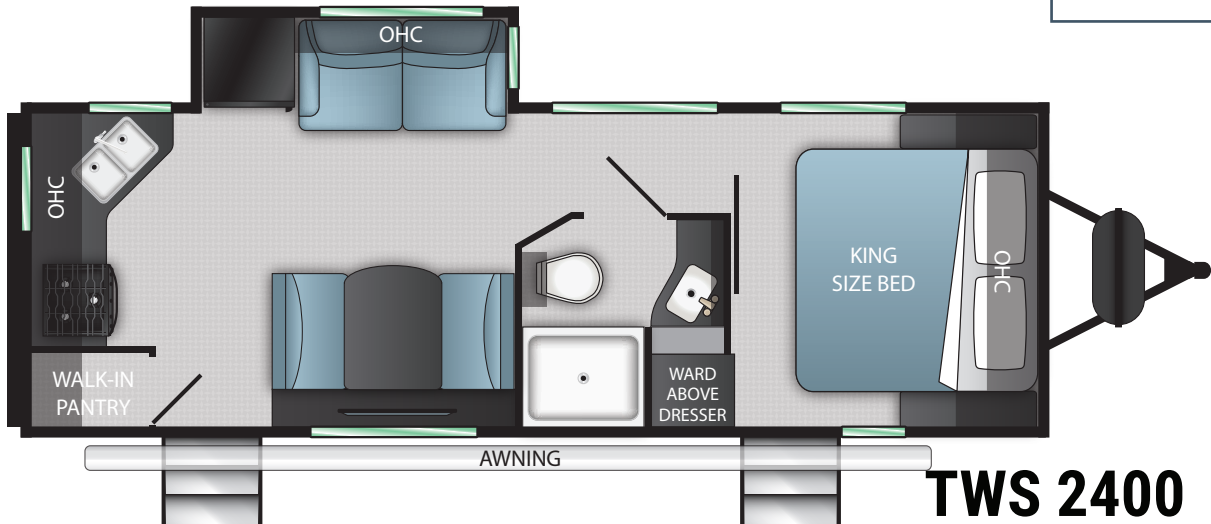

TWILIGHT

SIGNATURE

TWS 2400

TOP FEATURES

TWILIGHT SERENITY SUITE

- 72X80 King Size Bed
- True Serta Comfort Mattress
- Dual Nightstands With 110 Power
- Black-Out Roller Shades For Ultimate Privacy
- Adjustable Reading Lights With USB Charging Ports

TWILIGHT ELITE COMFORT

- Dream Dinette Tech System
- Residential Tri-Fold Sofa
- Porcelain Toilet
- 40 LED TV
- Bluetooth Stereo System

TWILIGHT 2400

GVWR	TBD
Dry Weight	TBD
Hitch Weight	TBD
Dimensions*	8'1" W x 10'11" H x 28'11" L
Sleeping Capacity	10
Axles	2
Fresh Tank	44 Gal
Gray Tank	60 Gal
Black Tank	30 Gal
Water Heater	6 Gal
Furnace	30,000 BTU
Air Conditioner	15,000 BTU
Number of Slides	1
Slide Room Height	5'7"
Awning Length	20'
Cook Top	3 Burner
Traditional Oven	YES
Bed Dimensions	72x80 KING

TWS 2400 features a walk-in pantry, hide-away TV, large windows for tons of natural light to shine in, dual entry doors both of which are covered by the large power awning. And access to the bathroom, kitchen and the King Serenity Suite with the slide out in.